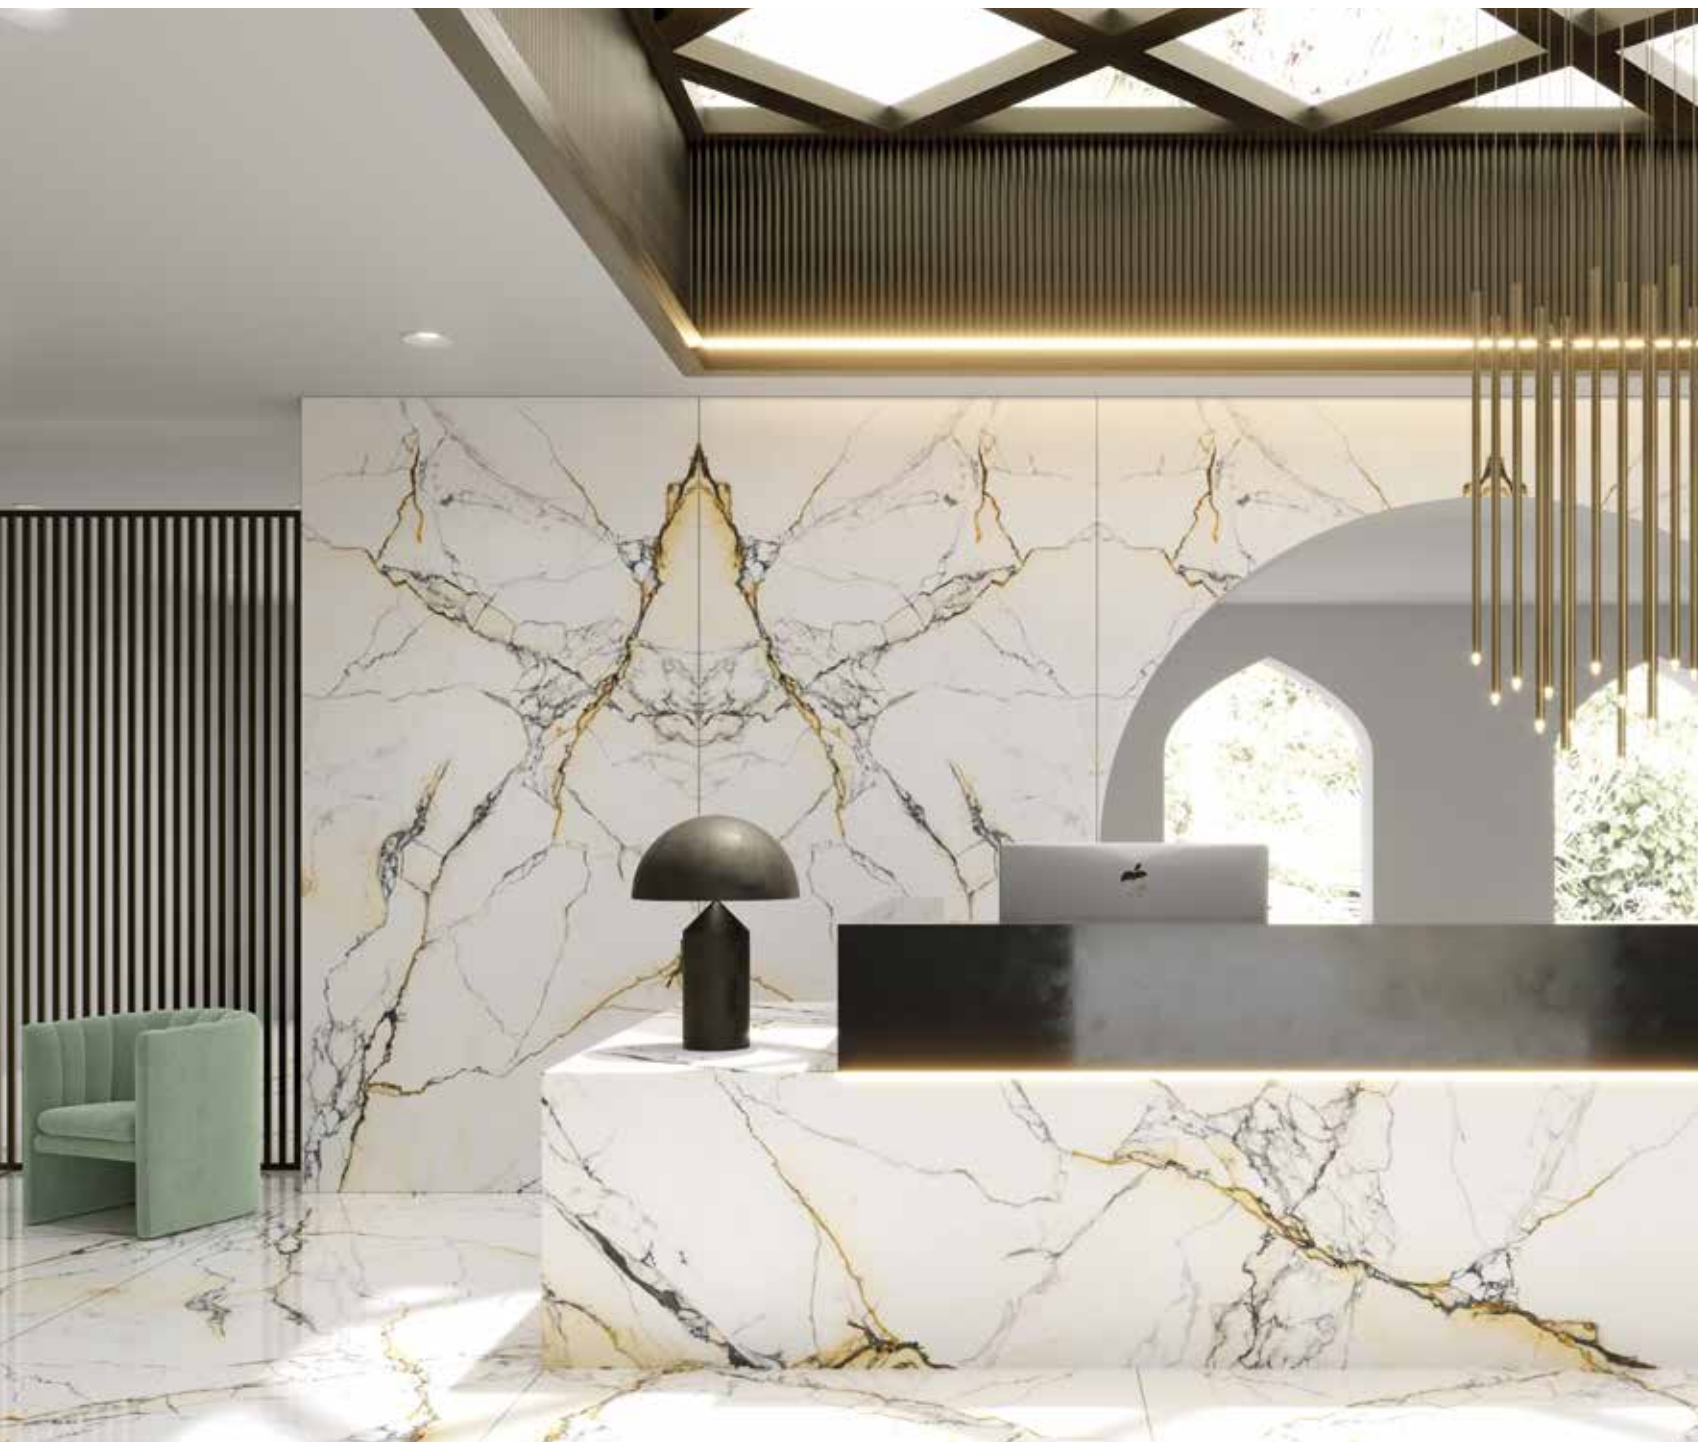

PAONAZZETTO REALE