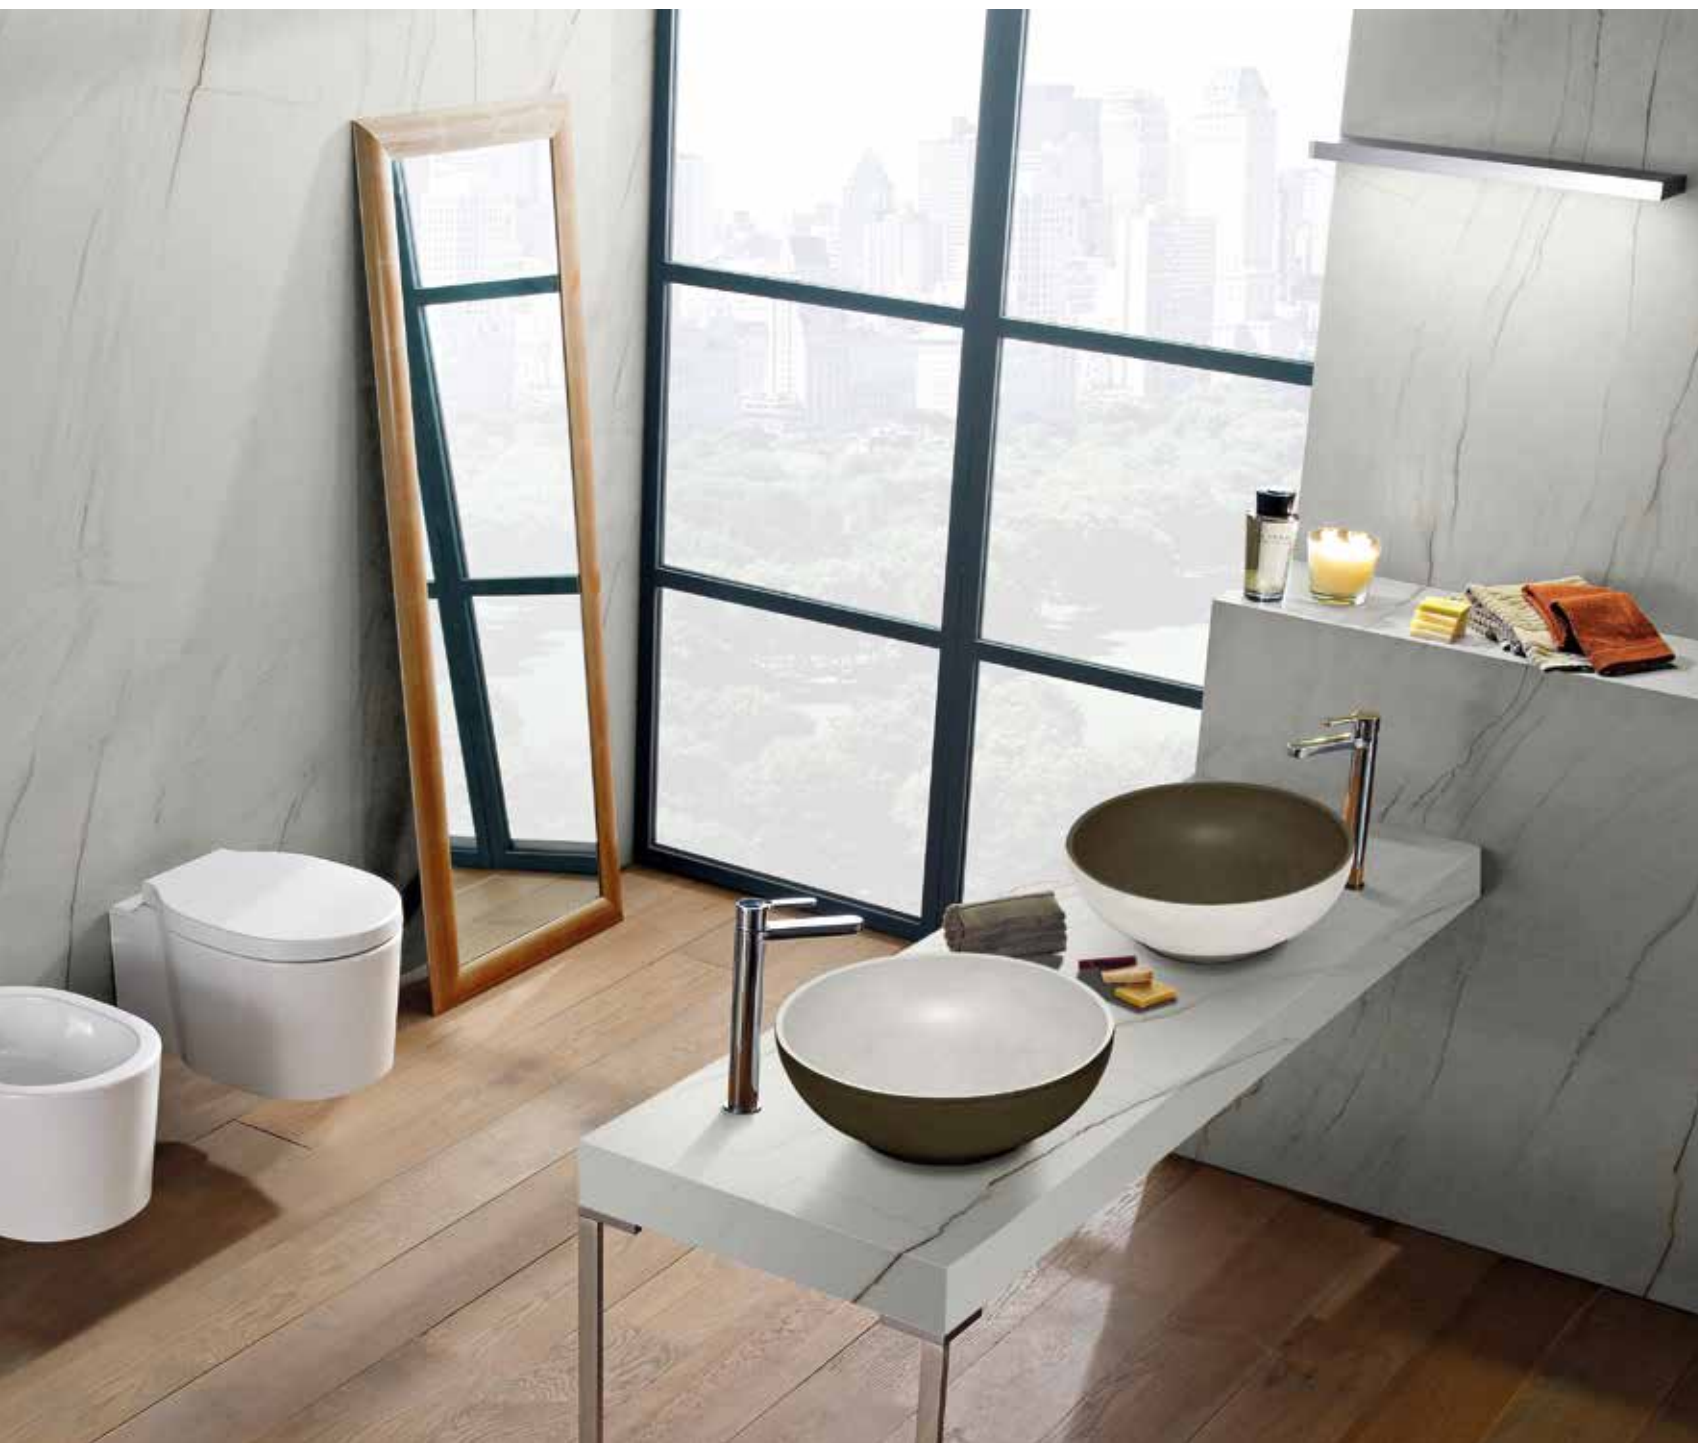

MONTE BIANCO